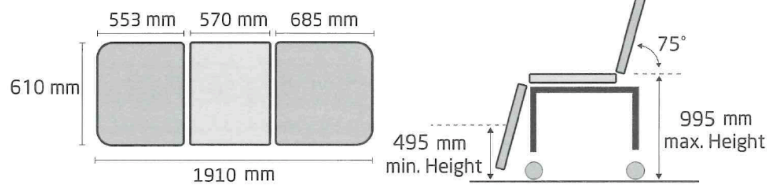

Opal Examination Bed

Item Code: 003036

Width 闊度: 610mm, Length 長度: 1910mm

Height adjustment 高度: 495mm - 995mm

Back rest tilt 背板斜度: 75°

Foot rest tilt 腳板斜度: 50°

Fire Retardant 防火物料

Lifting capacity 承重: 260kg

Wheels 車輪: 125mm with brakes

Colour 顏色: Blue

Optional 另可加配
Extra Width- 710mm
Foot switch
Cardio cut

Set includes

Paper roll holder (AMC PRH)